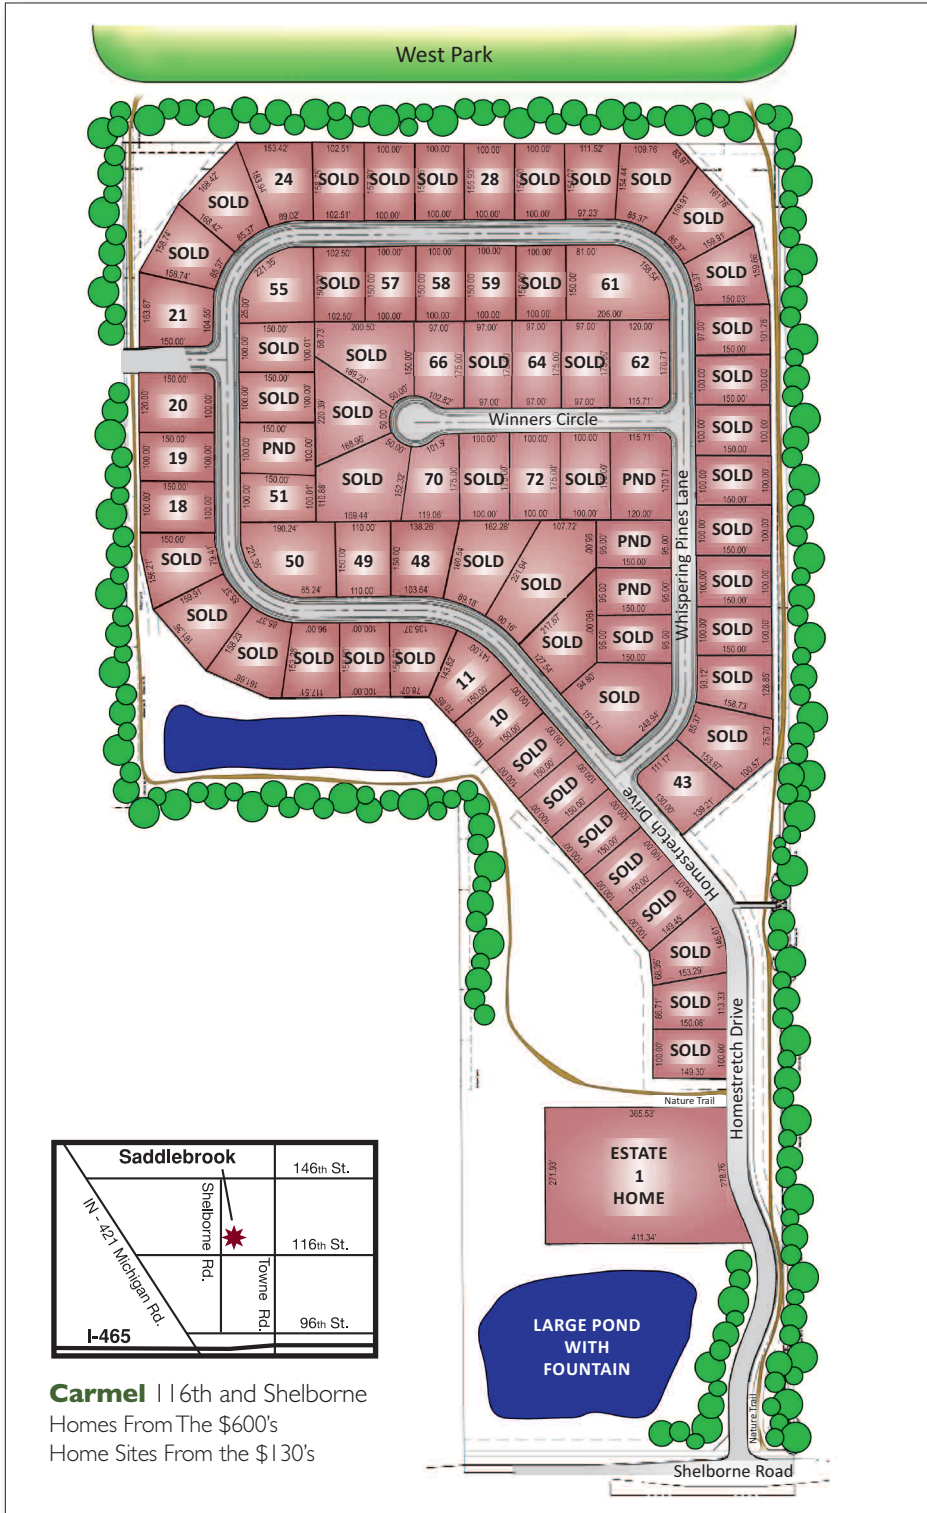

# Saddlebrook

AT SHELBORNE

SaddlebrookAtCarmel.com

**Carmel** | 16th and Shelborne  
Homes From The \$600's  
Home Sites From the \$130's

**Asset Midwest, LLC**

For detailed information, please visit [SaddlebrookAtCarmel.com](http://SaddlebrookAtCarmel.com) or call 317.514.4175

# Saddlebrook

AT SHELBORNE

SaddlebrookAtCarmel.com

## Available Lots

Lot	Price	Lot	Price
2	SOLD	40	SOLD
3	SOLD	41	SOLD
4	SOLD	42	SOLD
5	SOLD	43	\$139,000
6	SOLD	44	SOLD
7	SOLD	45	SOLD
8	SOLD	46	SOLD
9	SOLD	47	SOLD
10	\$165,000	48	\$149,000
11	\$165,000	49	\$145,000
12	SOLD	50	\$139,000
13	SOLD	51	\$143,000
14	SOLD	52	PENDING
15	SOLD	53	SOLD
16	SOLD	54	SOLD
17	SOLD	55	\$139,000
18	\$169,000	56	SOLD
19	\$165,000	57	\$149,000
20	\$149,000	58	\$145,000
21	\$149,000	59	\$145,000
22	SOLD	60	SOLD
23	SOLD	61	\$149,000
24	\$169,000	62	\$130,000
25	SOLD	63	SOLD
26	SOLD	64	\$136,000
27	SOLD	65	SOLD
28	\$169,000	66	\$136,000
29	SOLD	67	SOLD
30	SOLD	68	SOLD
31	SOLD	69	SOLD
32	SOLD	70	\$139,000
33	SOLD	71	SOLD
34	SOLD	72	\$139,000
35	SOLD	73	SOLD
36	SOLD	74	PENDING
37	SOLD	75	PENDING
38	SOLD	76	PENDING
39	SOLD	77	SOLD