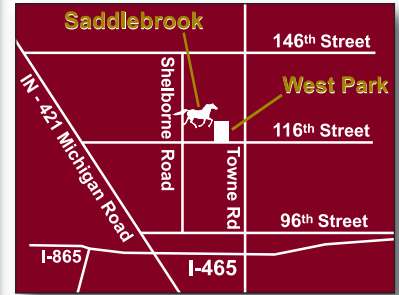

Saddlebrook

AT SHELBORNE

SaddlebrookAtCarmel.com

Directions

From Intersection of I-465 East and IN-421:

- Take I-465 East to Exit 28 (IN-421 / Michigan Road)
- Turn right at the exit ramp, head north on IN-421.
- Turn right onto 116th Street, head east.
- Turn left onto Shelborne.
- Turn right into entrance of Saddlebrook on Shelborne.

From Intersection of I-465 West and IN-31:

- Take I-465 West to Exit 31 (IN-31 / Meridian St.).
- Turn left at the exit ramp, head north on IN-31.
- Turn left onto 116th St., head west.
- Turn right onto Shelborne.
- Turn right into entrance of Saddlebrook on Shelborne.